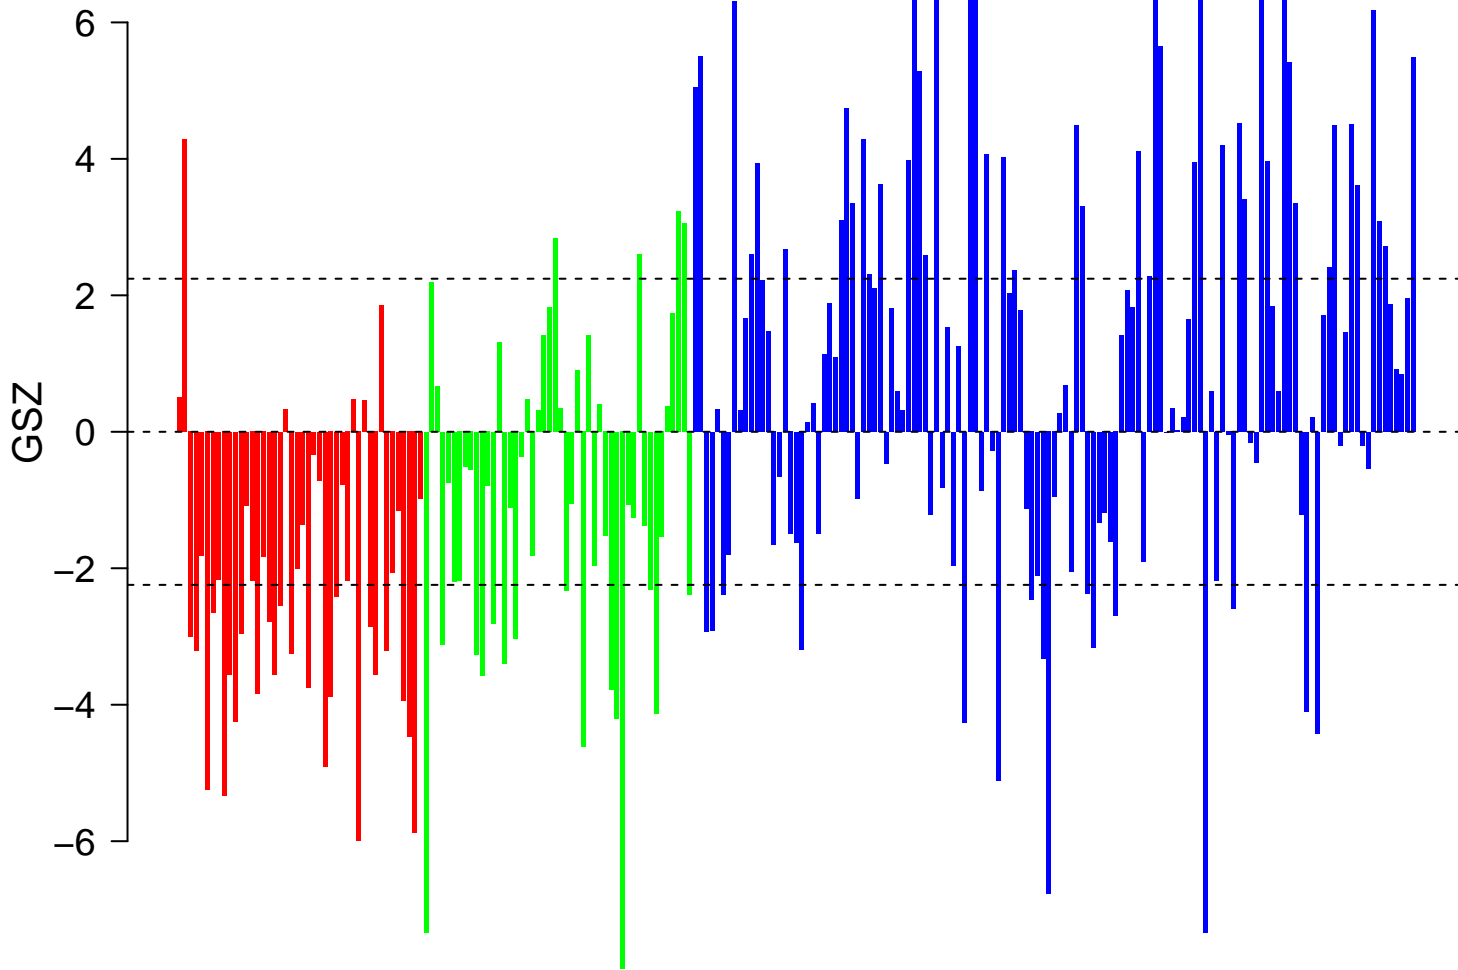

AZARE_NEOPLASTIC_TRANSFORMATION_BY_STAT3_UP

■ on
■ -
□ off

AZARE NEOPLASTIC TRANSFORMATION_BY_STAT3_UP